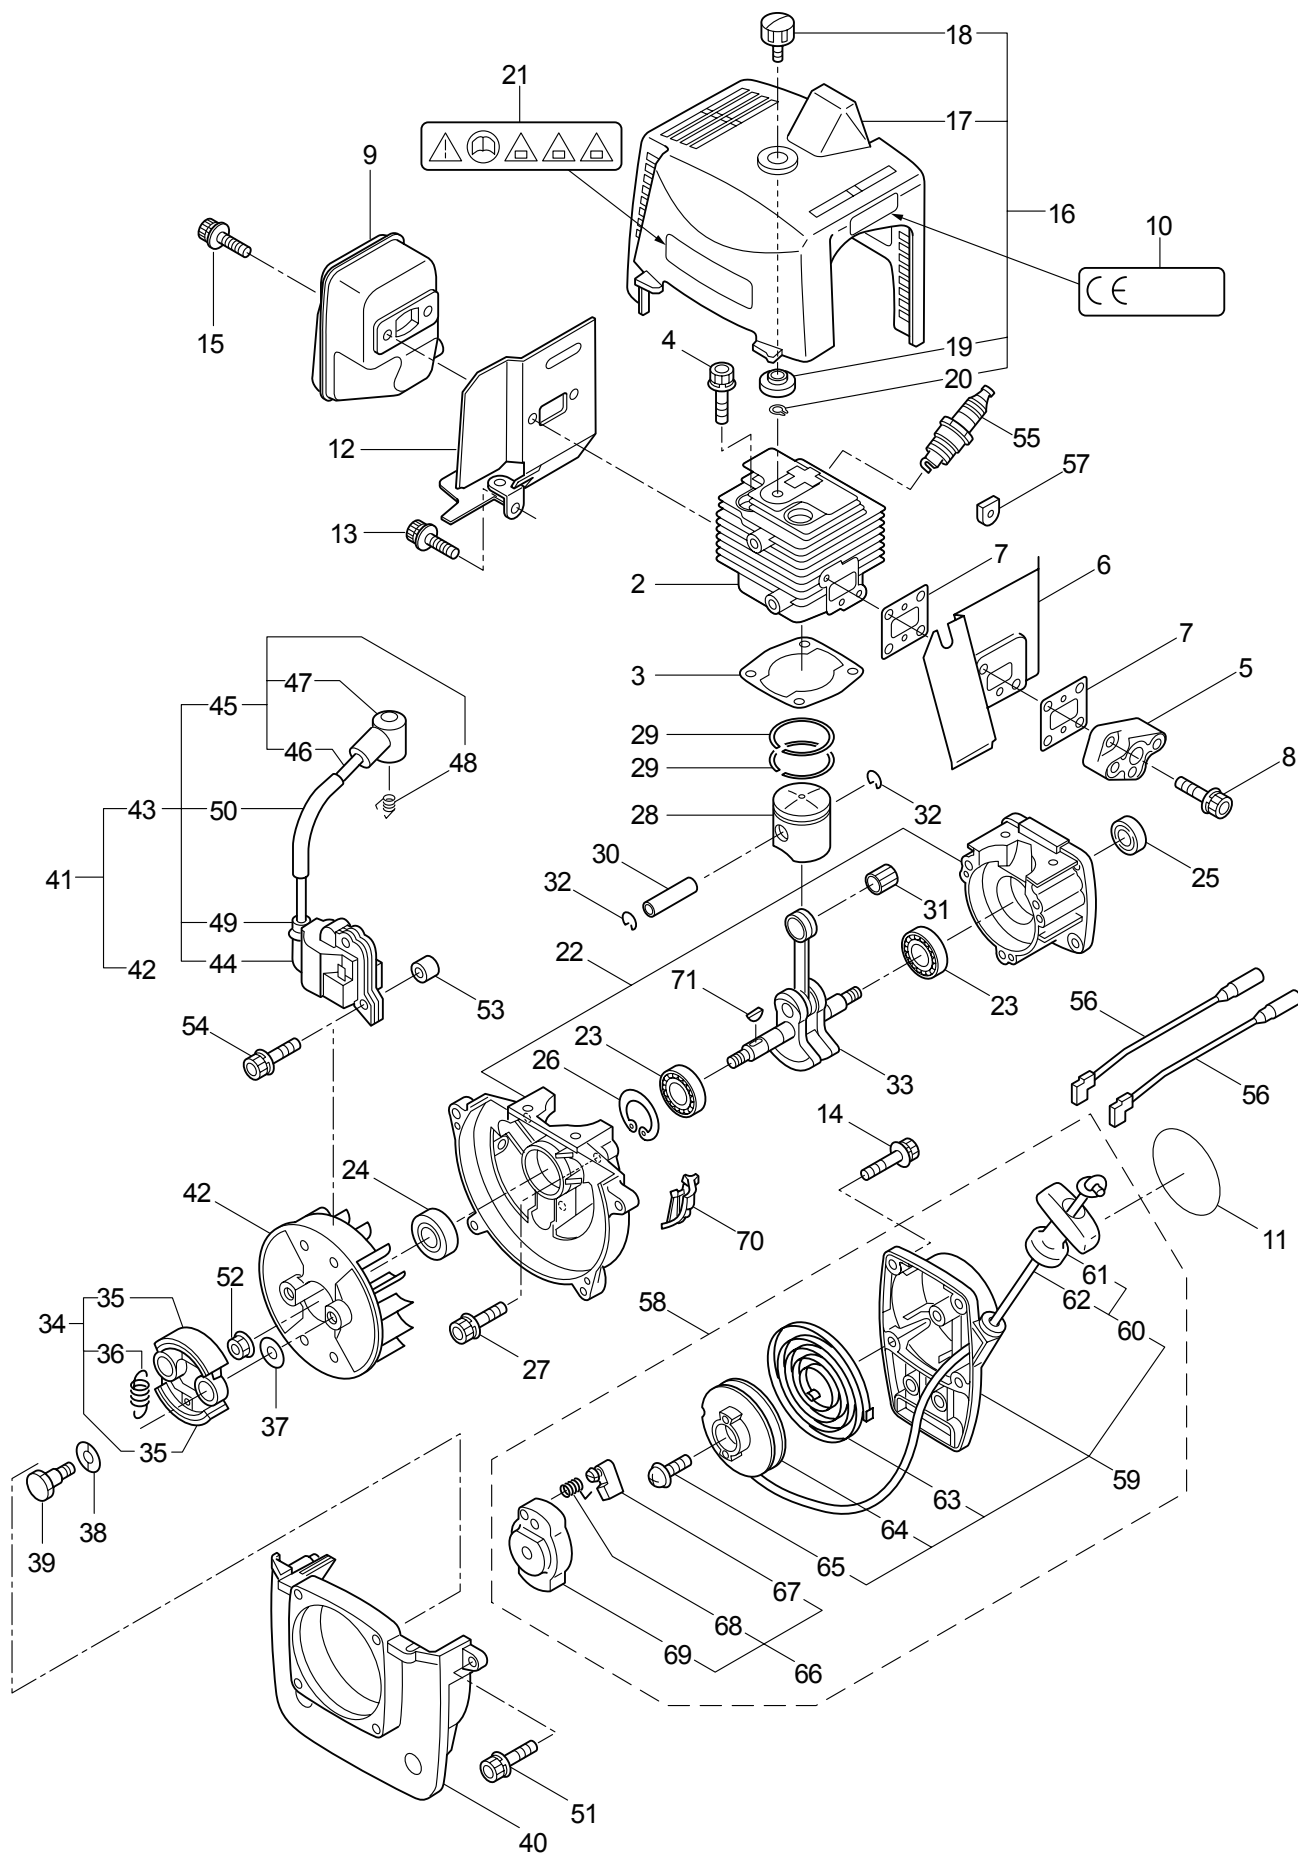

3. BC320H ENGINE

Ref. No.	Part No.	Part Name	Q'ty	Remarks
3-46	267404	Spark Plug Wire	1	
3-47	261074	Plug Boot	1	
3-48	261075	Connector	1	
3-49	261072	Cap	1	
3-50	269418	Insulator	1	
3-51	261250	Cap Screw	4	M5x20
3-52	261417	Nut,Rotor	1	M8
3-53	280381	Spacer	2	
3-54	261256	Cap Screw	2	M4x25
3-55	262483	Spark Plug	1	NGK BPMR6Y
3-56	267492	Lead	2	130L
3-57	261202	Grommet	1	
3-58	261419	Recoil Starter Ass'y	1	Incl.59-69
3-59	261420	Recoil Ass'y	1	Incl.60-65
3-60	261723	Rope Ass'y	1	Incl.61,62
3-61	261725	Starter Grip	1	
3-62	261724	Starter Rope	1	3x890L
3-63	261721	Spiral Spring	1	
3-64	261720	Pulley	1	
3-65	262922	Screw	1	
3-66	263475	Starter Pawl Ass'y	1	Incl.67-69
3-67	263477	Pawl	1	
3-68	261728	Return Spring	1	
3-69	263476	Pawl Case	1	
3-70	265458	Screen	1	
3-71	261076	Woodruff Key	1	3x10