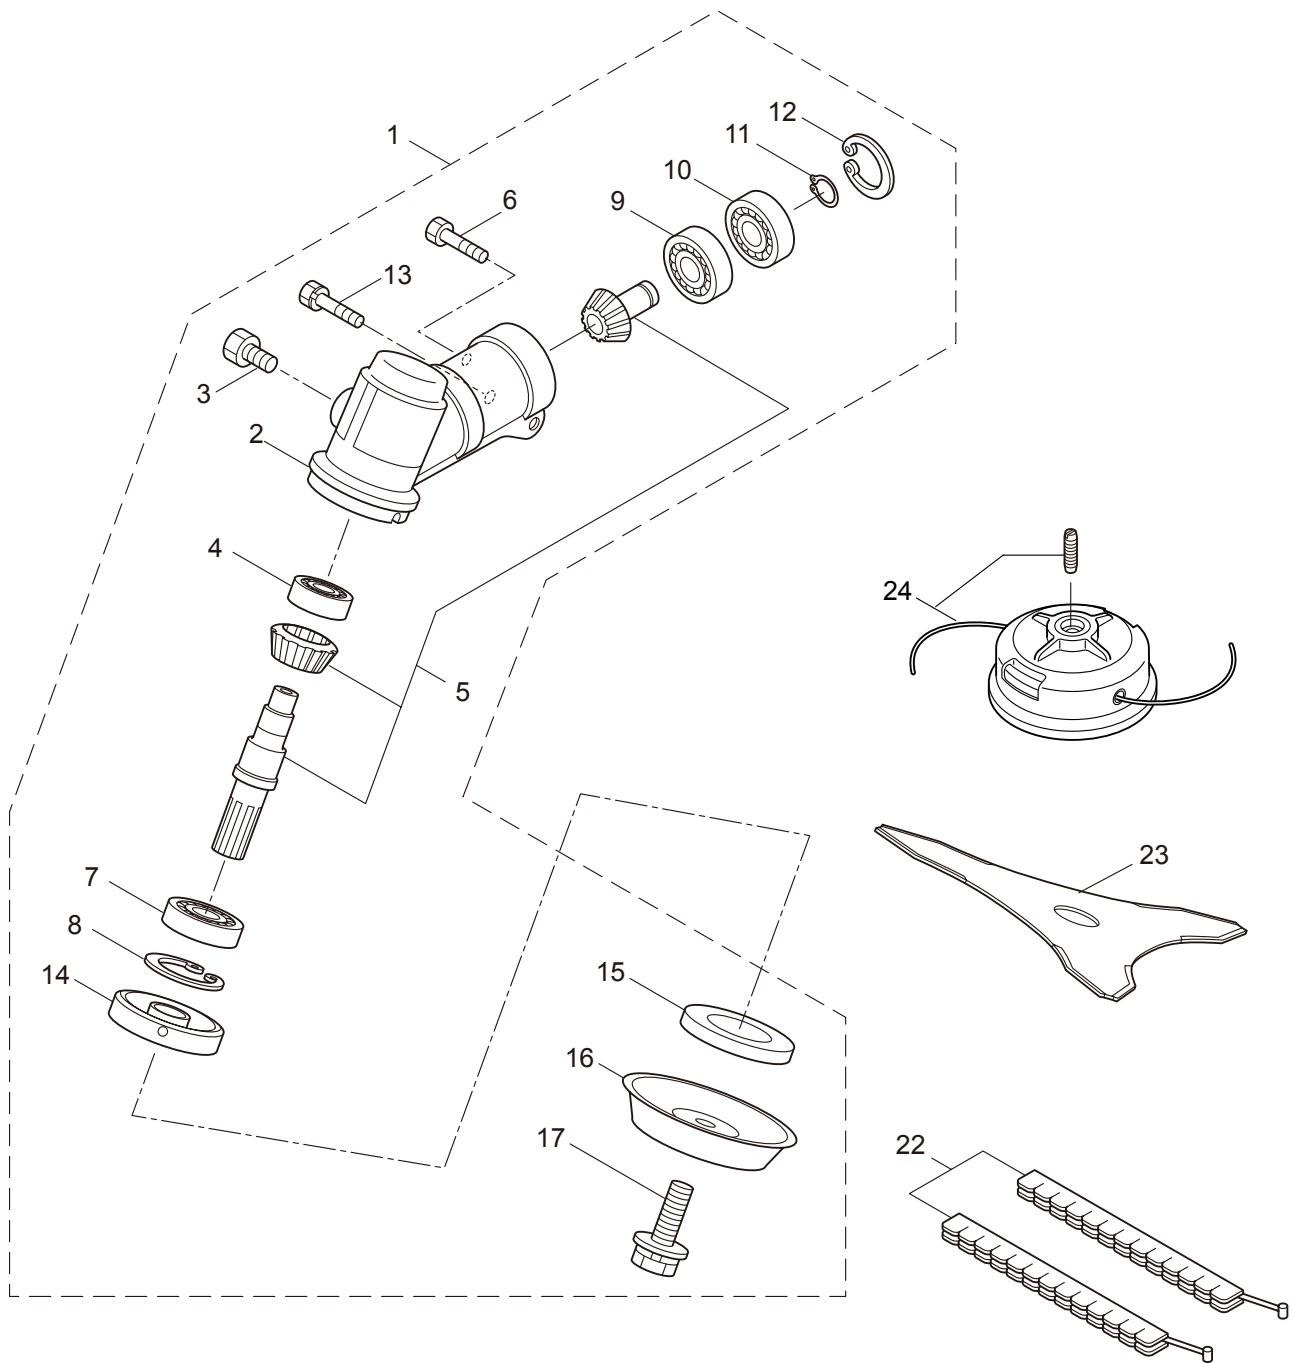

2. BC320H GEARCASE

Ref. No.	Part No.	Part Name	Q'ty	Remarks
2-1	228403	Gearcase Ass'y	1	Incl.2-17
2-2	225960	Gearcase	1	
2-3	089101	Bolt	1	M8x10
2-4	227990	Bearing	1	#608
2-5	228416	Gear Set	1	
2-6	225896	Bolt	1	M5x10
2-7	227991	Bearing	1	#6001DDU
2-8	055185	Snap Ring	1	#28
2-9	227992	Bearing	1	#609
2-10	227993	Bearing	1	#609Z
2-11	228477	Snap Ring	1	#9
2-12	140270	Snap Ring	1	#24
2-13	092561	Bolt	1	M5x25
2-14	212986	Boss Adapter	1	
2-15	140275	Clamping Washer	1	
2-16	215547	Stabilizer	1	
2-17	215610	Bolt	1	M8x22,Counterclockwise
2-18	229486	Instruction Manual	1	
2-19	210418	Box Spanner	1	13x19x(+)
2-20	022865	Double-ended Wrench	1	8x10
2-21	210181	Lever Handle	1	3.5x170L
2-22	220534	Blade Cover	1	
2-23	227910	3-Teeth Blade	1	
2-24	229902	Nylon Head (L) 4	1	
2-25	522487	Parts List	1	BC320H