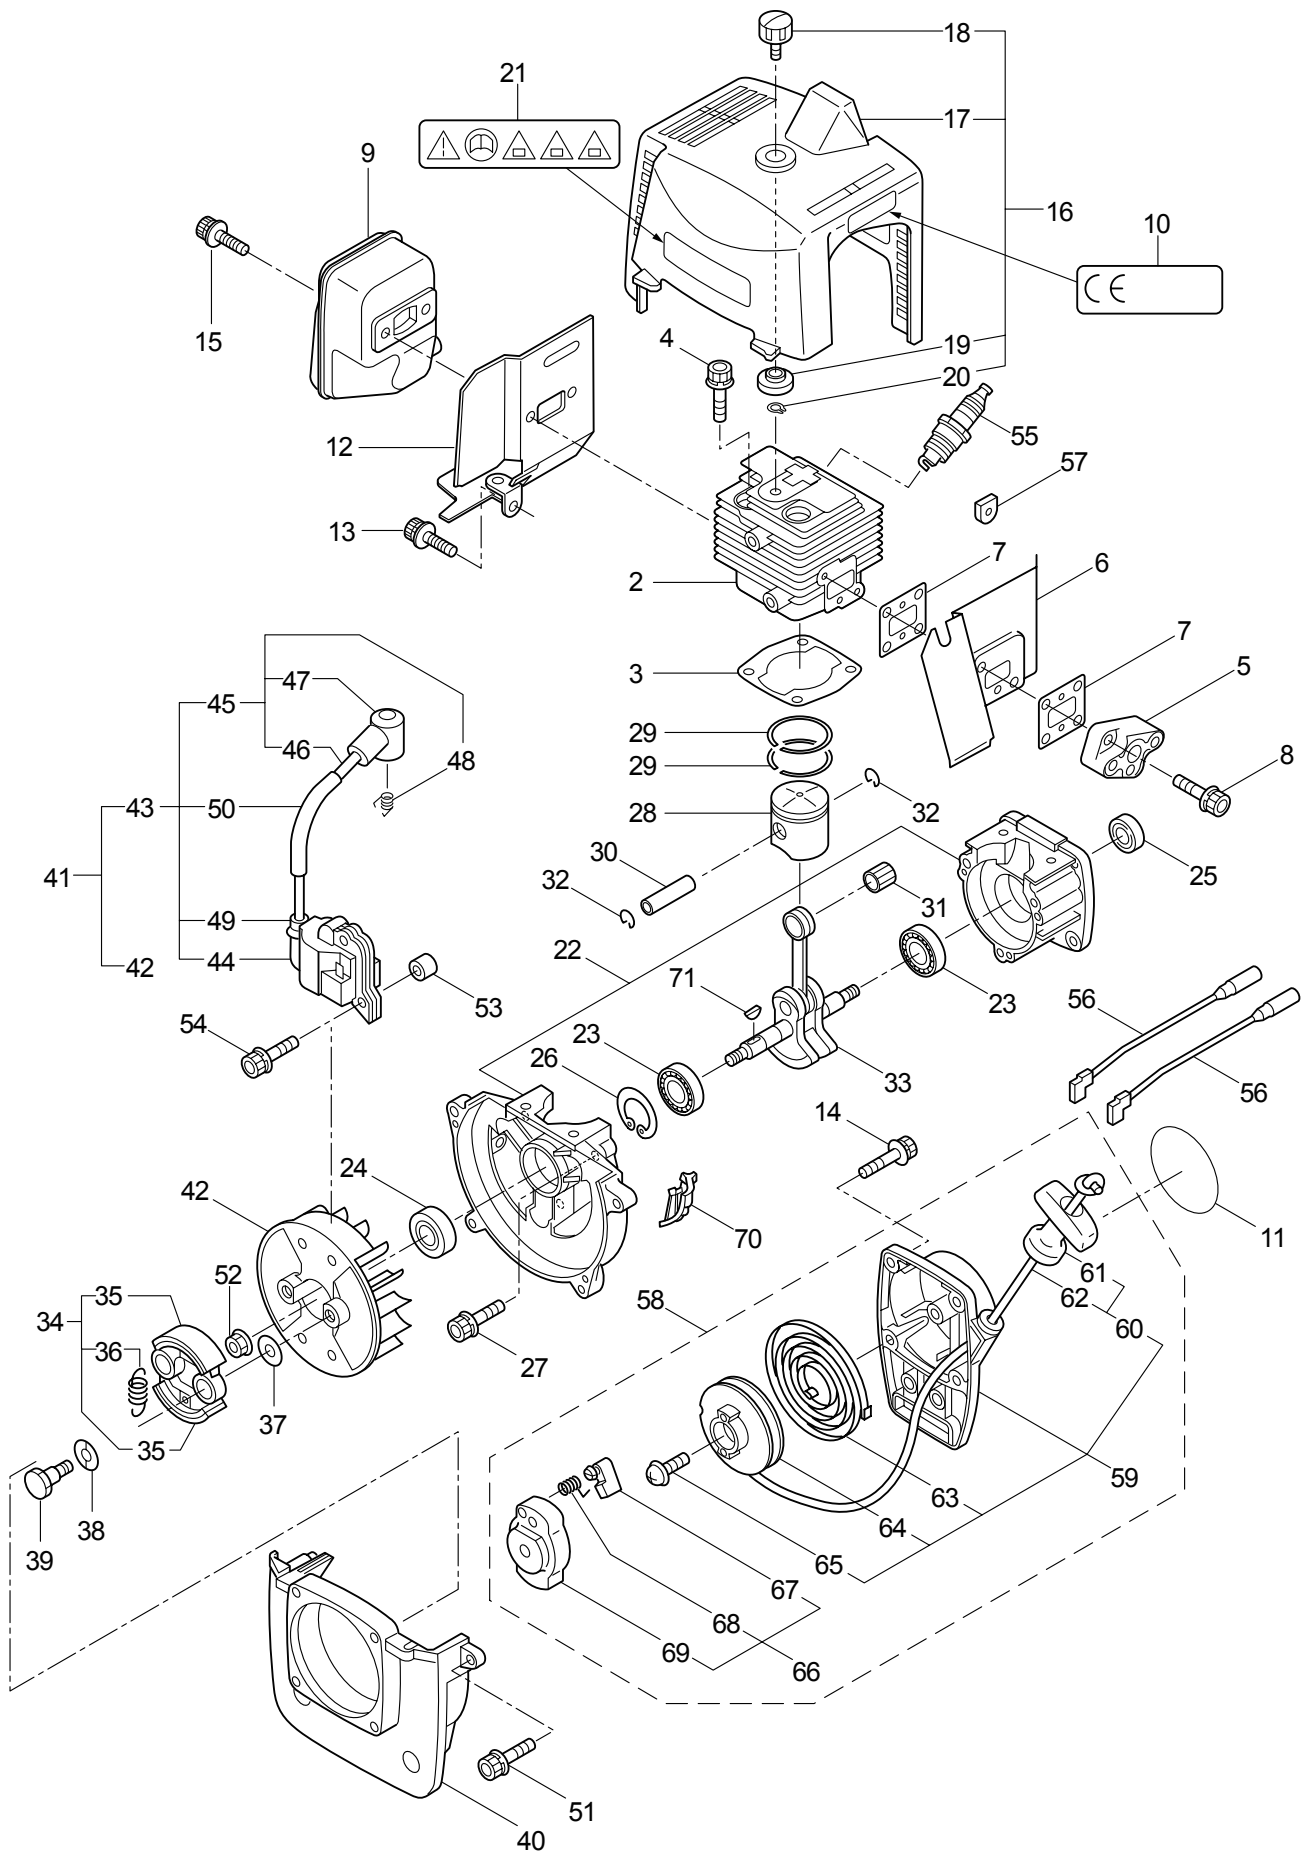

3.BC320H
ENGINE

Ref. No.	Part No.	Part Name	Q'ty	Remarks
3-1	858246	Engine	1	AE320/139
3-2	261360	Cylinder	1	New gasket required
3-3	261528	Gasket	1	
3-4	261250	Cap Screw	4	M5x20
3-5	261938	Insulator	1	New gasket required
3-6	261364	Air Duct	1	
3-7	261171	Gasket	2	
3-8	265924	Cap Screw	2	M5x25
3-9	280619	Muffler	1	
3-10	267561	Label	1	
3-11	266524	Label	1	
3-12	261833	Gasket	1	
3-13	261607	Cap Screw	1	M5x16
3-14	261257	Cap Screw	4	M4x16
3-15	266402	Cap Screw	2	M5x55
3-16	265304	Top Cover Ass'y	1	Incl.17-20
3-17	265305	Top Cover	1	
3-18	261018	Knob	1	
3-19	261020	Spacer	1	
3-20	261734	Snap Ring	1	#5
3-21	265694	Label	1	
3-22	261379	Crankcase	1	
3-23	261384	Bearing	2	#6201C3
3-24	261385	Oil Seal	1	ISCD12327
3-25	261386	Oil Seal	1	ISCD12227
3-26	016732	Snap Ring	1	#32
3-27	261612	Cap Screw	3	M5x30
3-28	266980	Piston	1	
3-29	261390	Piston Ring	2	(2)Required
3-30	261555	Piston Pin	1	7x10x31.5L
3-31	261392	Bearing,Needle	1	KBK10x14x12.5x1
3-32	261393	Clip,Piston Pin	2	
3-33	261395	Crankshaft/Conn.Rod Ass'y	1	
3-34	264503	Clutch Ass'y	1	Incl.35,36
3-35	264504	Clutch Shoe	2	(2)Required
3-36	263614	Spring,Clutch	1	
3-37	261189	Washer	2	6x16.5x1.2
3-38	261777	Wave Washer	2	
3-39	264505	Bolt	2	
3-40	281325	Fan Cover	1	
3-41	267391	Magneto Ass'y	1	Incl.42-50
3-42	261356	Rotor/Fan	1	
3-43	267400	Ignition Coil Ass'y	1	Incl.44-50
3-44	267401	Coil	1	
3-45	267403	Spark Plug Wire Ass'y	1	Incl.46-48