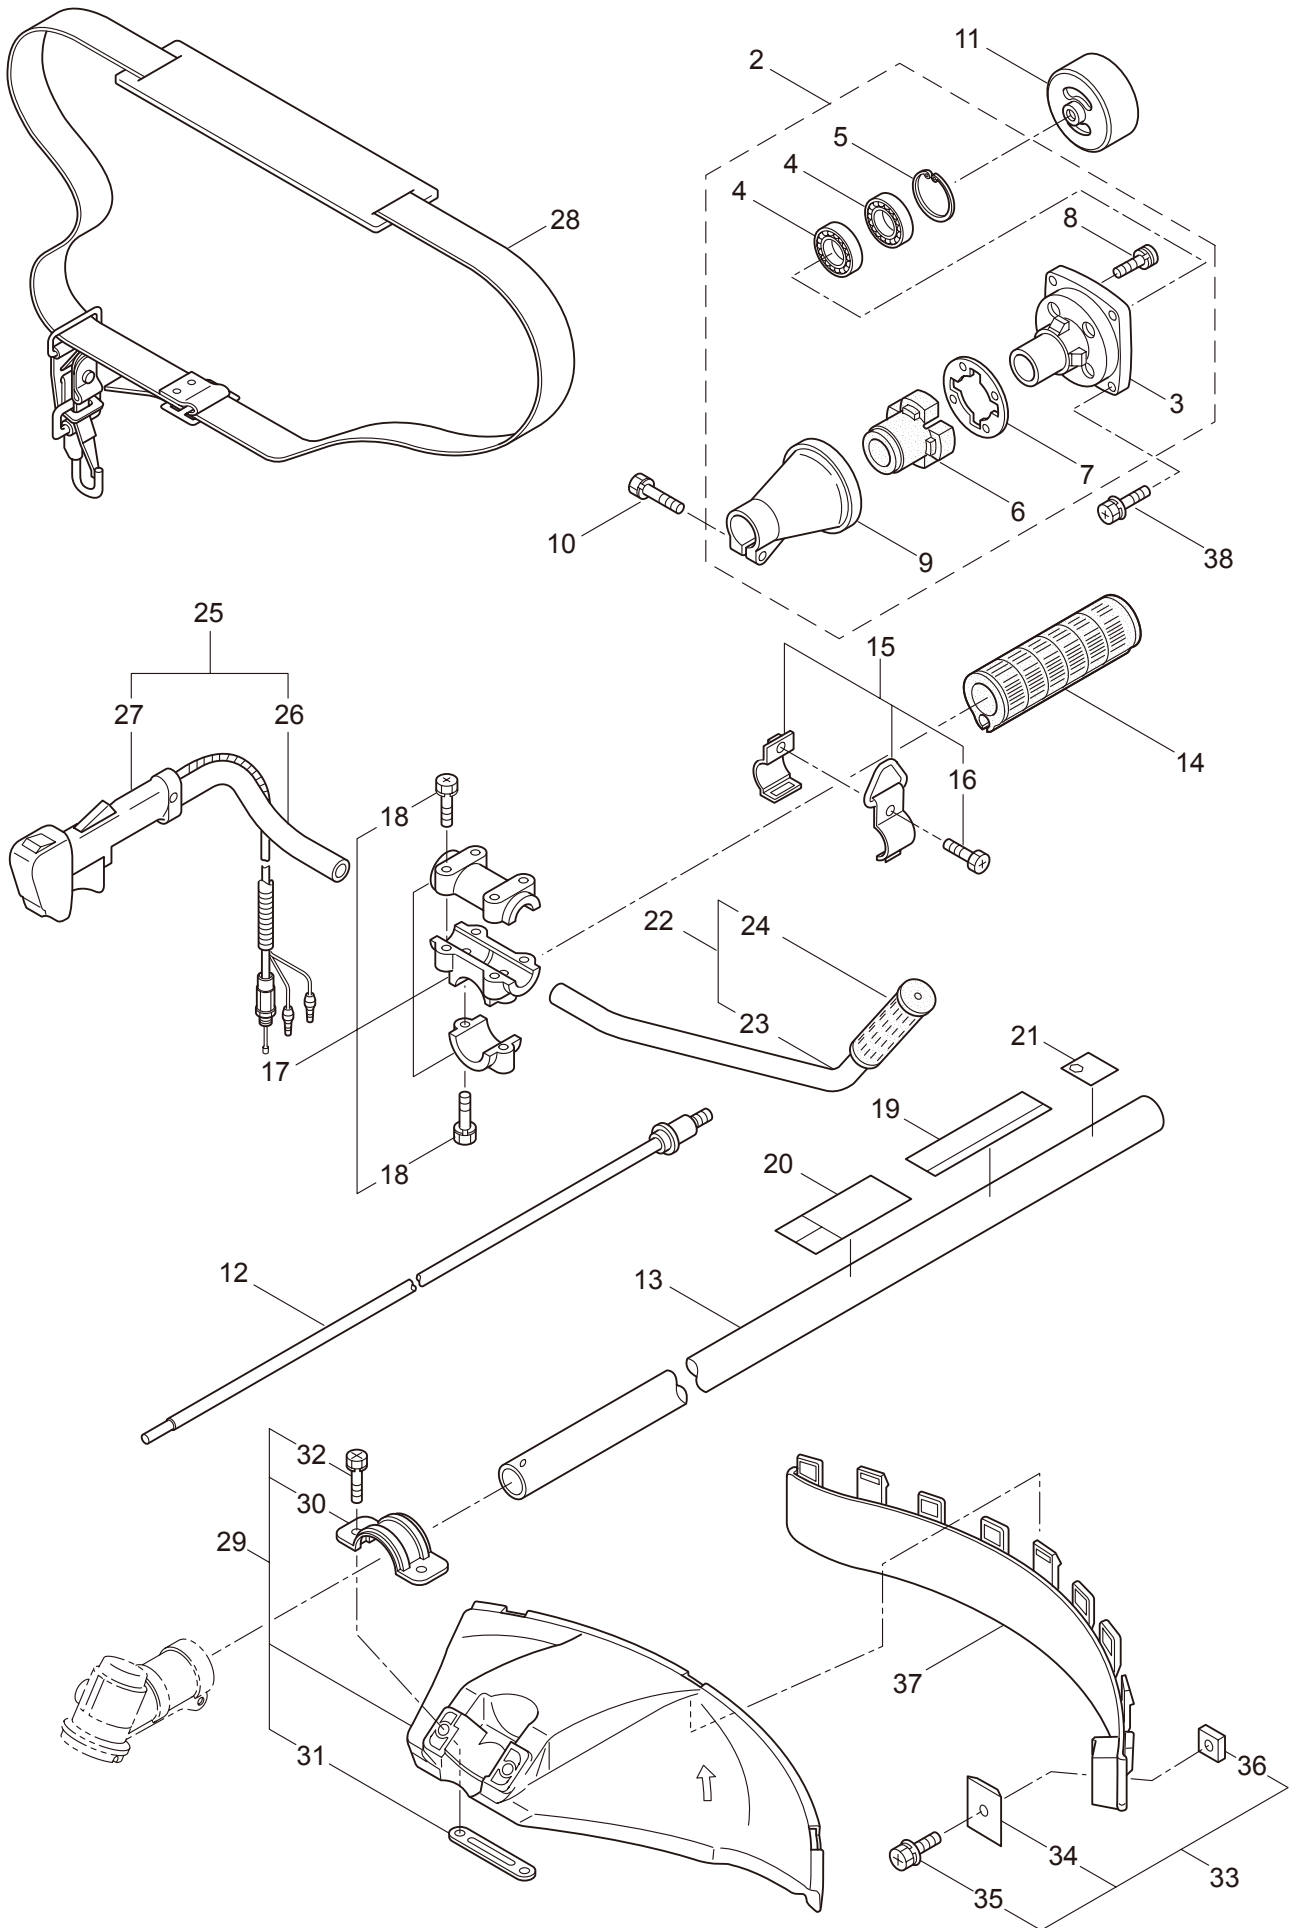

## CONTENTS

1. MAIN BODY .....	1 ~ 2
2. GEARCASE.....	3 ~ 4
3. ENGINE .....	5 ~ 8
4. CARBURETOR, FUEL TANK .....	9 ~ 10

2009. 01.

**MARUYAMA**

P/N 522487-1

1. BC320H  
MAIN BODY

Ref. No.	Part No.	Part Name	Q'ty	Remarks
1-1	363423	BC320H	1	
1-2	215512	Clutch Case Ass'y	1	Incl.3-9
1-3	214592	Bearing Case	1	
1-4	214161	Bearing	2	#6000ZZ
1-5	054676	Snap Ring	1	#26
1-6	214162	Buffer	1	
1-7	214163	Washer	1	
1-8	092033	Screw	4	M5x15
1-9	214593	Driveshaft Tube Adapter	1	
1-10	092561	Bolt	1	M5x25
1-11	054677	Clutch Drum	1	
1-12	219268	Driveshaft Ass'y	1	
1-13	218711	Driveshaft Tube	1	
1-14	215532	Shaft Grip	1	
1-15	054691	Hanging Bracket Ass'y	1	Incl.16
1-16	089738	Bolt	1	M5x15
1-17	215418	Bracket Ass'y	1	Incl.18
1-18	092561	Bolt	6	M5x25
1-19	216197	Label	1	BC320H
1-20	223188	Label	1	
1-21	228043	Label	1	
1-22	226501	Handle Ass'y-Left	1	Incl.23,24
1-23	226502	Handle	1	
1-24	226503	Grip	1	
1-25	229071	Handle Ass'y-Right	1	Incl.26,27
1-26	223714	Handle	1	
1-27	229004	Throttle Trigger	1	
1-28	220533	Hanging Strap Ass'y	1	
1-29	228302	Safety Cover Ass'y	1	Incl.30-32
1-30	227822	Bracket	1	
1-31	227819	Bracket	1	
1-32	092555	Bolt	2	M6x30
1-33	228301	Code Cutter Ass'y	1	Incl.34-36
1-34	227823	Code Cutter	1	
1-35	817002	Bolt	1	M5x20
1-36	228325	Nut	1	
1-37	227812	Extension	1	
1-38	817002	Bolt	4	M5x20