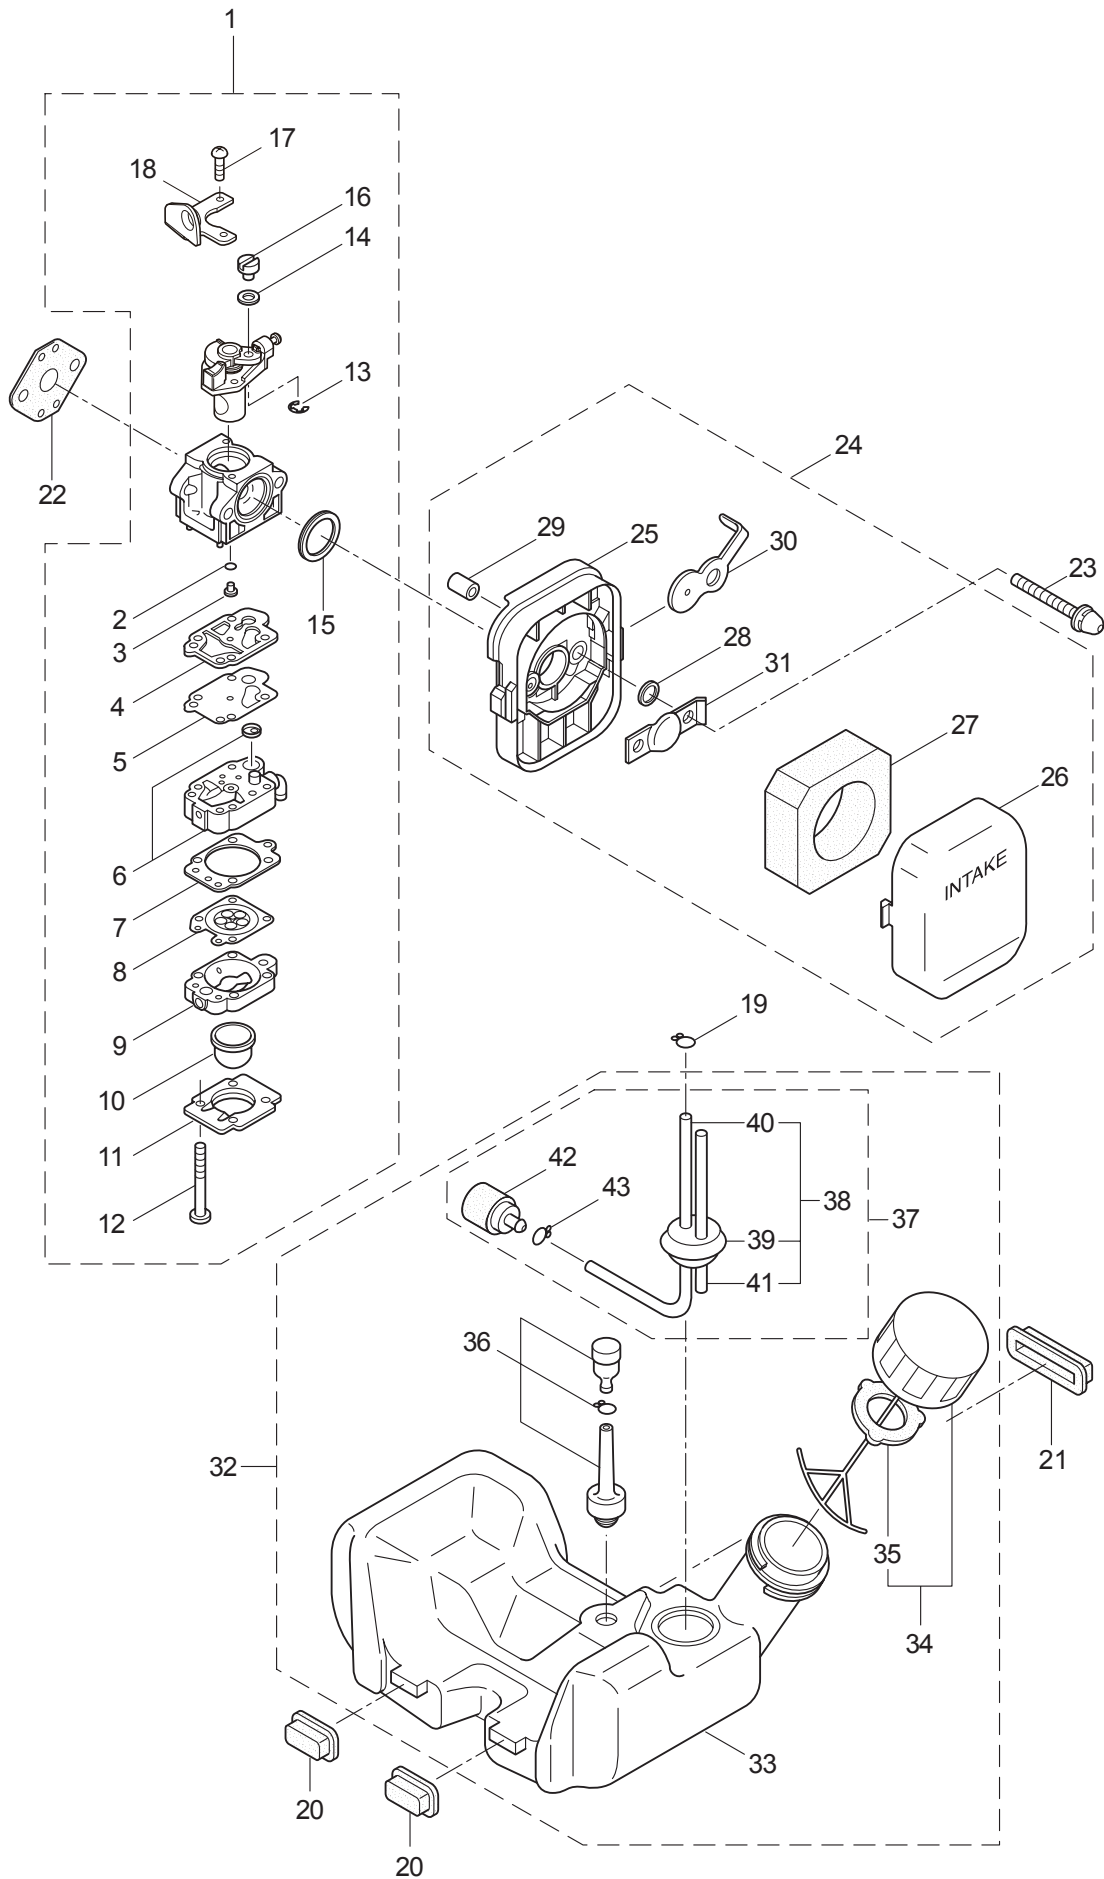

4. BC320H
CARBURETOR, FUEL TANK

Ref. No.	Part No.	Part Name	Q'ty	Remarks
4-1	284085	Carburetor Ass'y	1	Incl.2-18
4-2	261871	O-Ring	1	
4-3	266175	Main Jet	1	#40.5
4-4	262995	Gasket	1	
4-5	262994	Diaphragm,Fuel Pump	1	
4-6	263739	Pump Body	1	
4-7	262993	Gasket	1	
4-8	261873	Diaphragm,Metering	1	
4-9	262991	Purge Body	1	
4-10	261874	Primer Bulb	1	
4-11	262992	Cover Plate	1	
4-12	262996	Screw	4	
4-13	261876	E-Ring	1	
4-14	264678	Washer	1	
4-15	261657	Packing	1	
4-16	261658	Swivel	1	
4-17	261875	Screw	2	
4-18	264677	Bracket	1	
4-19	261117	Clip	1	
4-20	261118	Pad	2	
4-21	261119	Pad	1	
4-22	261864	Gasket	1	
4-23	264016	Cap Screw	2	M5x60
4-24	262902	Air Filter Ass'y	1	Incl.25-31
4-25	263005	Housing	1	
4-26	262998	Cover	1	
4-27	263006	Element	1	
4-28	263000	Washer	1	
4-29	263001	Sleeve	2	
4-30	263007	Choke Valve	1	
4-31	263003	Plate	1	
4-32	268141	Fuel Tank Ass'y	1	Incl.33-43
4-33	261965	Fuel Tank	1	
4-34	262726	Fuel Tank Cap Ass'y	1	Incl.35
4-35	261105	Gasket	1	
4-36	261696	Breather Ass'y	1	
4-37	265752	Fuel Pipe Pick-up Ass'y	1	Incl.38-43
4-38	264031	Fuel Pipe Ass'y	1	Incl.39-41
4-39	261115	Grommet	1	
4-40	261690	Fuel Pipe	1	160L
4-41	263038	Return Pipe	1	3x6x85L
4-42	264653	Filter Ass'y	1	
4-43	261117	Clip	1